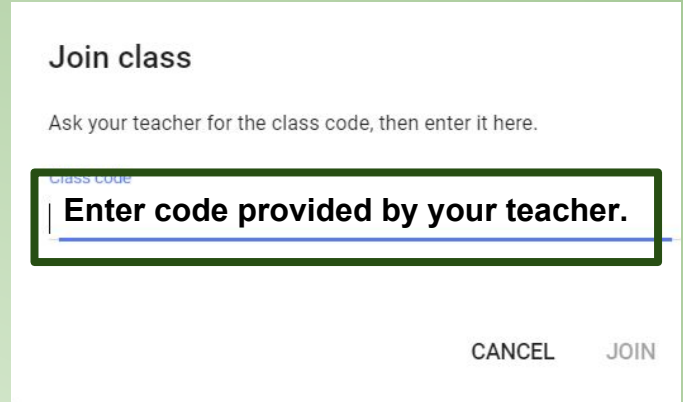

# Joining an APS Google Classroom

<http://mybackpack.apsk12.org>  
[www.classroom.google.com](http://www.classroom.google.com)

If you receive an error message be sure you are logged in to your  
**2** APS Google account  
@apsk12.org