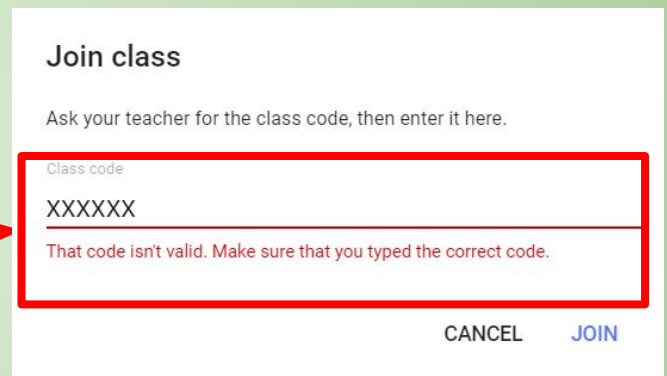

# Joining an APS Google Classroom

<http://mybackpack.apsk12.org>  
[www.classroom.google.com](http://www.classroom.google.com)

If you receive an error message be sure you are logged in to your  
**2** APS Google account  
@apsk12.org